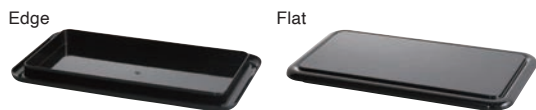

Countertop bakery case

Model M-0863
H.140 (edge) / 150(flat) W.345 D.195mm
¥2,700+税
材質：AS樹脂

◎電子レンジ・食器洗浄器の使用不可

- ◎本製品は主にパンやドライフード、キッチン小物などの収納用となります。密閉されていない液体や半液体の保管はできません。
- ◎受け皿は縁取りのある面、平らなフラット面の両面をご利用いただけます。